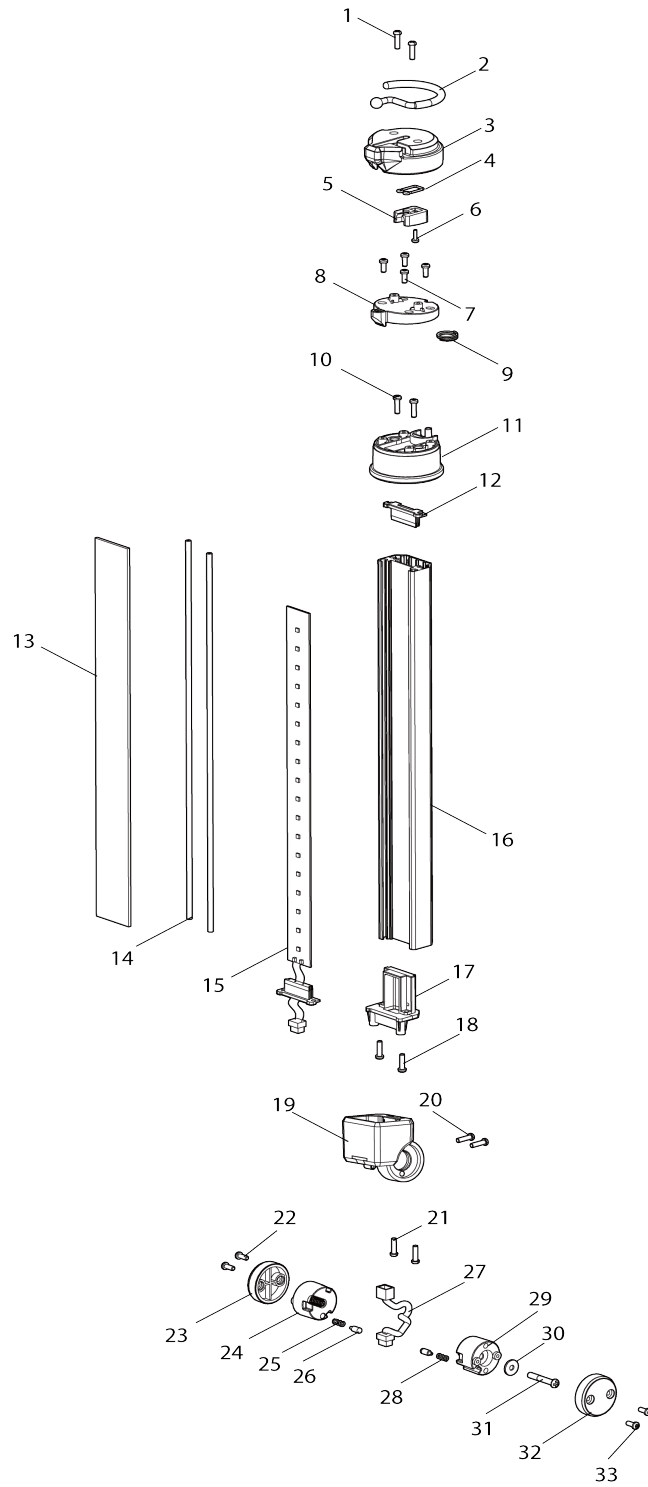

Model No.DML818 CORDLESS BAR LIGHT

Model No.DML818 CORDLESS BAR LIGHT

Model No.DML818 CORDLESS BAR LIGHT

Model No.DML818 CORDLESS BAR LIGHT

Item No.	Parts No.	Description
001	GM00001012	SCREW 3X12 PB BLACK ZN
002	GM00002543	TOP HOOK
003	GM00002542	TOP SUPPORT B
004	GM00002541	TOP HOOK SPRING
005	GM00002540	HOOK SPRING COVER
006	GM00001322	SCREW 2.6X8 PB
007	GM00001332	SCREW 3 X 8 PB
008	GM00002539	HOOK SUPPORT
009	GM00002284	RING
010	GM00002546	SCREW 3.2X12 PM
011	GM00002535	TOP SUPPORT A
012	GM00002534	LENS CUSHION B
013	GM00002538	LENS B
014	GM00002537	LENS O RING B
015	GM00002552	LED PCBA ASS'Y-B
016	GM00002533	ALUMINUM COVER B
017	GM00002532	MIDDLE SUPPORT B1
018	GM00002546	SCREW 3.2X12 PM
019	GM00002531	MIDDLE SUPPORT B2
020	GM00001012	SCREW 3X12 PB BLACK ZN
021	GM00001012	SCREW 3X12 PB BLACK ZN
022	GM00001332	SCREW 3 X 8 PB
023	GM00002526	SPINDLE COVER
024	GM00002527	SPINDLE L
025	GM00002224	COMPRESSION SPRING
026	GM00002525	NEEDLE B
027	GM00002528	2P HOUSING CONNECTOR
028	GM00002224	COMPRESSION SPRING
029	GM00002529	SPINDLE R
030	GM00002530	FLAT WASHER
031	GM00002547	SCREW 4X26 PM
032	GM00002526	SPINDLE COVER
033	GM00001332	SCREW 3 X 8 PB
034	GM00002524	MIDDLE SUPPORT A2
035	GM00001012	SCREW 3X12 PB BLACK ZN
036	GM00001012	SCREW 3X12 PB BLACK ZN
037	GM00002546	SCREW 3.2X12 PM
038	GM00002523	MIDDLE SUPPORT A1
039	GM00002522	LENS A
040	GM00002521	LENS O RING A
041	GM00002551	LED PCBA ASS'Y-A
042	GM00002519	ALUMINUM COVER A
043	GM00002518	BOTTOM SUPPORT
044	GM00002546	SCREW 3.2X12 PM
045	GM00002517	NEEDLE SUPPORT
046	GM00002219	SCREW 2.6X7 KB
047	GM00002511	LOCK RING