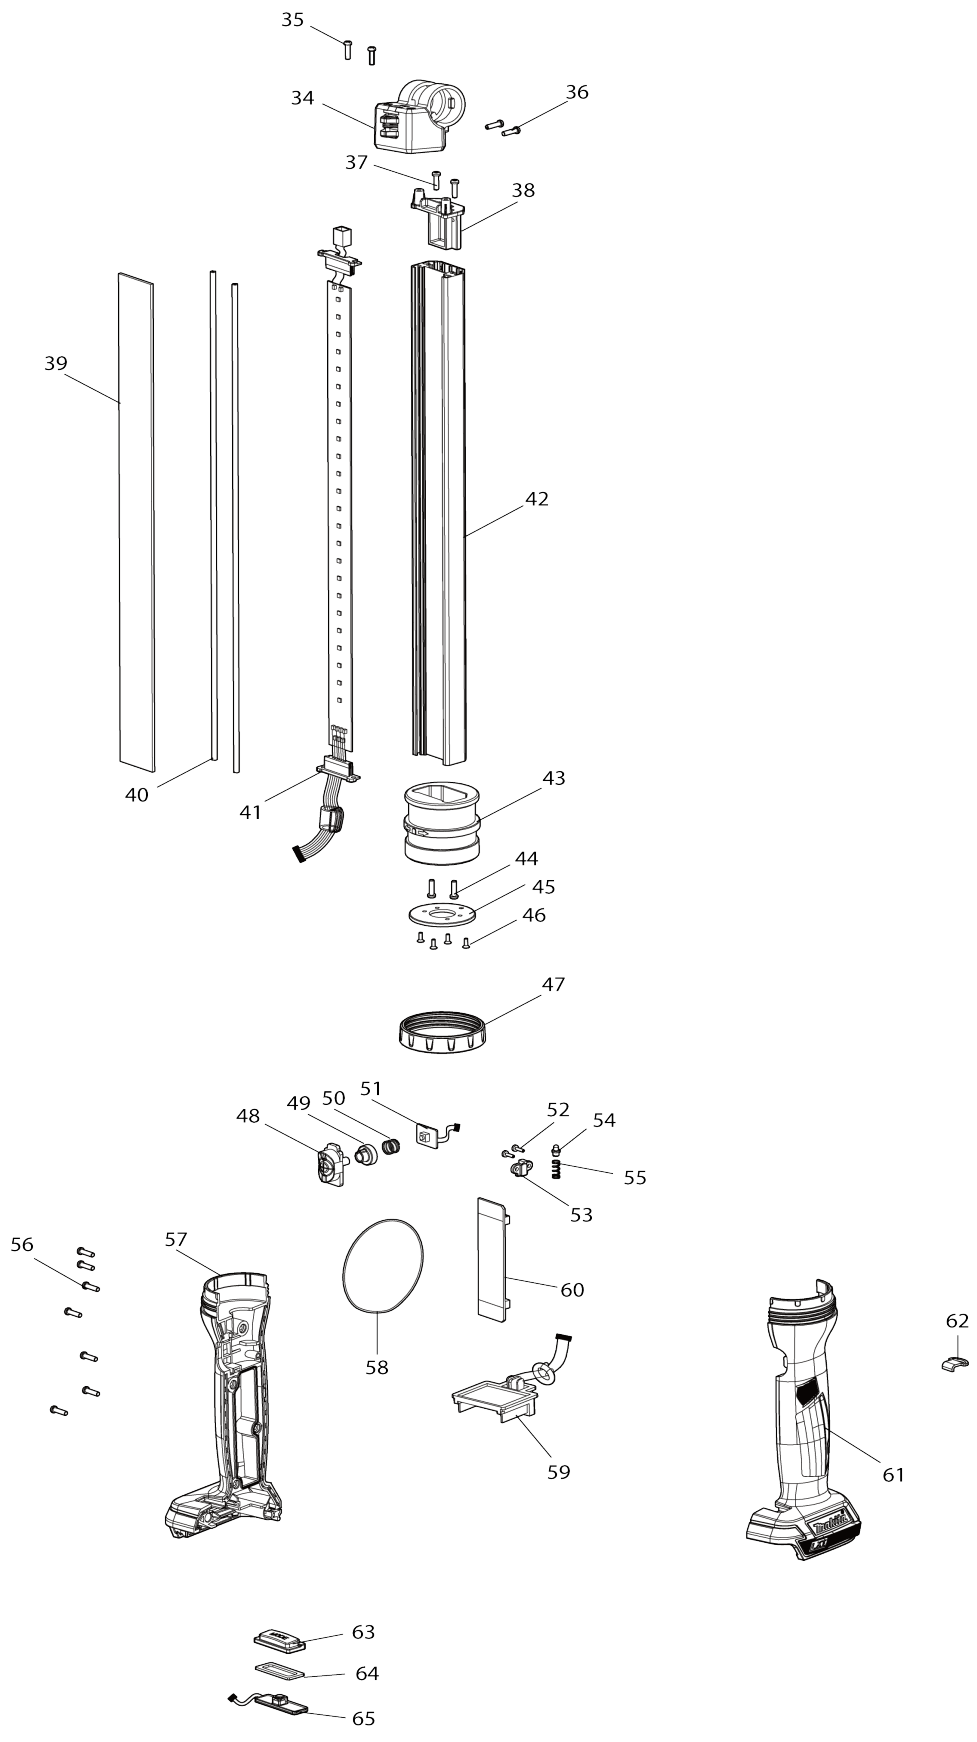

Model No.DML818 CORDLESS BAR LIGHT

Model No.DML818 CORDLESS BAR LIGHT

Model No.DML818 CORDLESS BAR LIGHT

Model No.DML818 CORDLESS BAR LIGHT

Item No.	Parts No.	Description
001	GM00001012	SCREW 3X12 PB BLACK ZN
002	GM00002543	TOP HOOK
003	GM00002542	TOP SUPPORT B
004	GM00002541	TOP HOOK SPRING
005	GM00002540	HOOK SPRING COVER
006	GM00001322	SCREW 2.6X8 PB
007	GM00001332	SCREW 3 X 8 PB
008	GM00002539	HOOK SUPPORT
009	GM00002284	RING
010	GM00002546	SCREW 3.2X12 PM
011	GM00002535	TOP SUPPORT A
012	GM00002534	LENS CUSHION B
013	GM00002538	LENS B
014	GM00002537	LENS O RING B
015	GM00002552	LED PCBA ASS'Y-B
016	GM00002533	ALUMINUM COVER B
017	GM00002532	MIDDLE SUPPORT B1
018	GM00002546	SCREW 3.2X12 PM
019	GM00002531	MIDDLE SUPPORT B2
020	GM00001012	SCREW 3X12 PB BLACK ZN
021	GM00001012	SCREW 3X12 PB BLACK ZN
022	GM00001332	SCREW 3 X 8 PB
023	GM00002526	SPINDLE COVER
024	GM00002527	SPINDLE L
025	GM00002224	COMPRESSION SPRING
026	GM00002525	NEEDLE B
027	GM00002528	2P HOUSING CONNECTOR
028	GM00002224	COMPRESSION SPRING
029	GM00002529	SPINDLE R
030	GM00002530	FLAT WASHER
031	GM00002547	SCREW 4X26 PM
032	GM00002526	SPINDLE COVER
033	GM00001332	SCREW 3 X 8 PB
034	GM00002524	MIDDLE SUPPORT A2
035	GM00001012	SCREW 3X12 PB BLACK ZN
036	GM00001012	SCREW 3X12 PB BLACK ZN
037	GM00002546	SCREW 3.2X12 PM
038	GM00002523	MIDDLE SUPPORT A1
039	GM00002522	LENS A
040	GM00002521	LENS O RING A
041	GM00002551	LED PCBA ASS'Y-A
042	GM00002519	ALUMINUM COVER A
043	GM00002518	BOTTOM SUPPORT
044	GM00002546	SCREW 3.2X12 PM
045	GM00002517	NEEDLE SUPPORT
046	GM00002219	SCREW 2.6X7 KB
047	GM00002511	LOCK RING