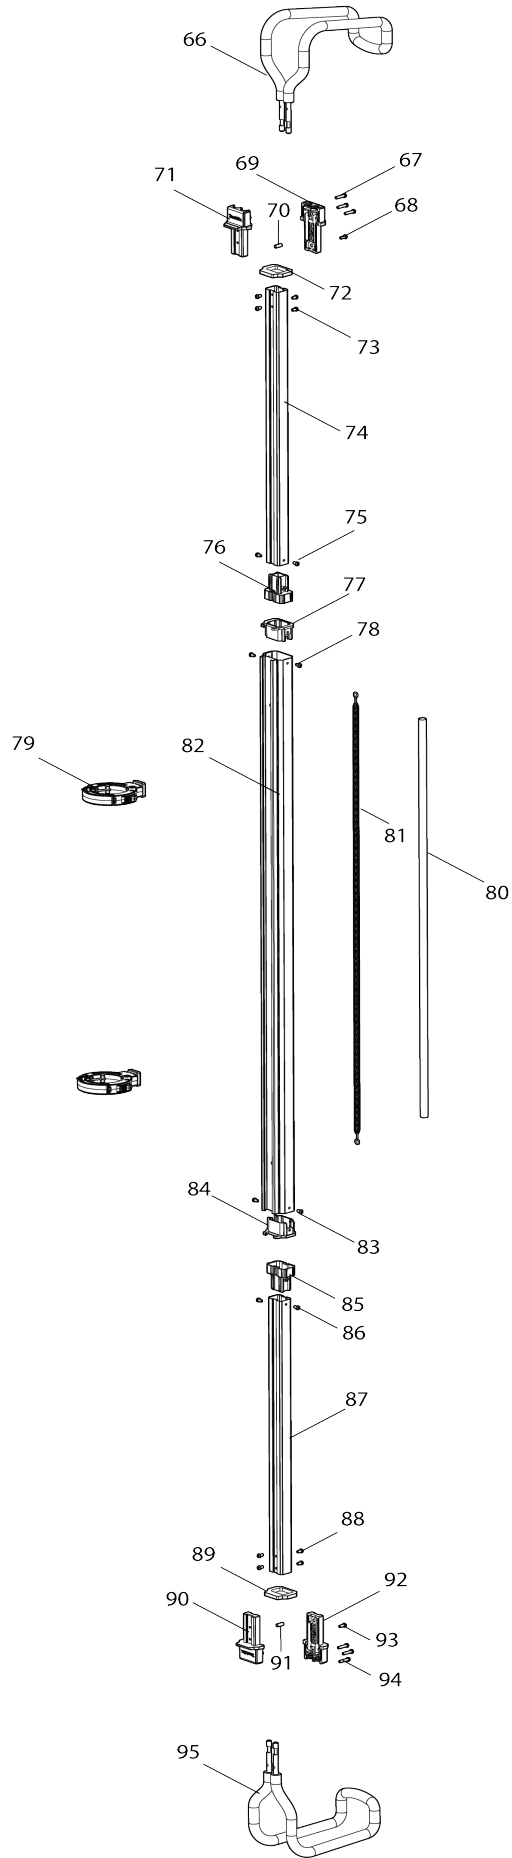

Model No.DML818 CORDLESS BAR LIGHT

Model No.DML818 CORDLESS BAR LIGHT

Model No.DML818 CORDLESS BAR LIGHT

Model No.DML818 CORDLESS BAR LIGHT

Item No.	Parts No.	Description
001	GM00001012	SCREW 3X12 PB BLACK ZN
002	GM00002543	TOP HOOK
003	GM00002542	TOP SUPPORT B
004	GM00002541	TOP HOOK SPRING
005	GM00002540	HOOK SPRING COVER
006	GM00001322	SCREW 2.6X8 PB
007	GM00001332	SCREW 3 X 8 PB
008	GM00002539	HOOK SUPPORT
009	GM00002284	RING
010	GM00002546	SCREW 3.2X12 PM
011	GM00002535	TOP SUPPORT A
012	GM00002534	LENS CUSHION B
013	GM00002538	LENS B
014	GM00002537	LENS O RING B
015	GM00002552	LED PCBA ASS'Y-B
016	GM00002533	ALUMINUM COVER B
017	GM00002532	MIDDLE SUPPORT B1
018	GM00002546	SCREW 3.2X12 PM
019	GM00002531	MIDDLE SUPPORT B2
020	GM00001012	SCREW 3X12 PB BLACK ZN
021	GM00001012	SCREW 3X12 PB BLACK ZN
022	GM00001332	SCREW 3 X 8 PB
023	GM00002526	SPINDLE COVER
024	GM00002527	SPINDLE L
025	GM00002224	COMPRESSION SPRING
026	GM00002525	NEEDLE B
027	GM00002528	2P HOUSING CONNECTOR
028	GM00002224	COMPRESSION SPRING
029	GM00002529	SPINDLE R
030	GM00002530	FLAT WASHER
031	GM00002547	SCREW 4X26 PM
032	GM00002526	SPINDLE COVER
033	GM00001332	SCREW 3 X 8 PB
034	GM00002524	MIDDLE SUPPORT A2
035	GM00001012	SCREW 3X12 PB BLACK ZN
036	GM00001012	SCREW 3X12 PB BLACK ZN
037	GM00002546	SCREW 3.2X12 PM
038	GM00002523	MIDDLE SUPPORT A1
039	GM00002522	LENS A
040	GM00002521	LENS O RING A
041	GM00002551	LED PCBA ASS'Y-A
042	GM00002519	ALUMINUM COVER A
043	GM00002518	BOTTOM SUPPORT
044	GM00002546	SCREW 3.2X12 PM
045	GM00002517	NEEDLE SUPPORT
046	GM00002219	SCREW 2.6X7 KB
047	GM00002511	LOCK RING